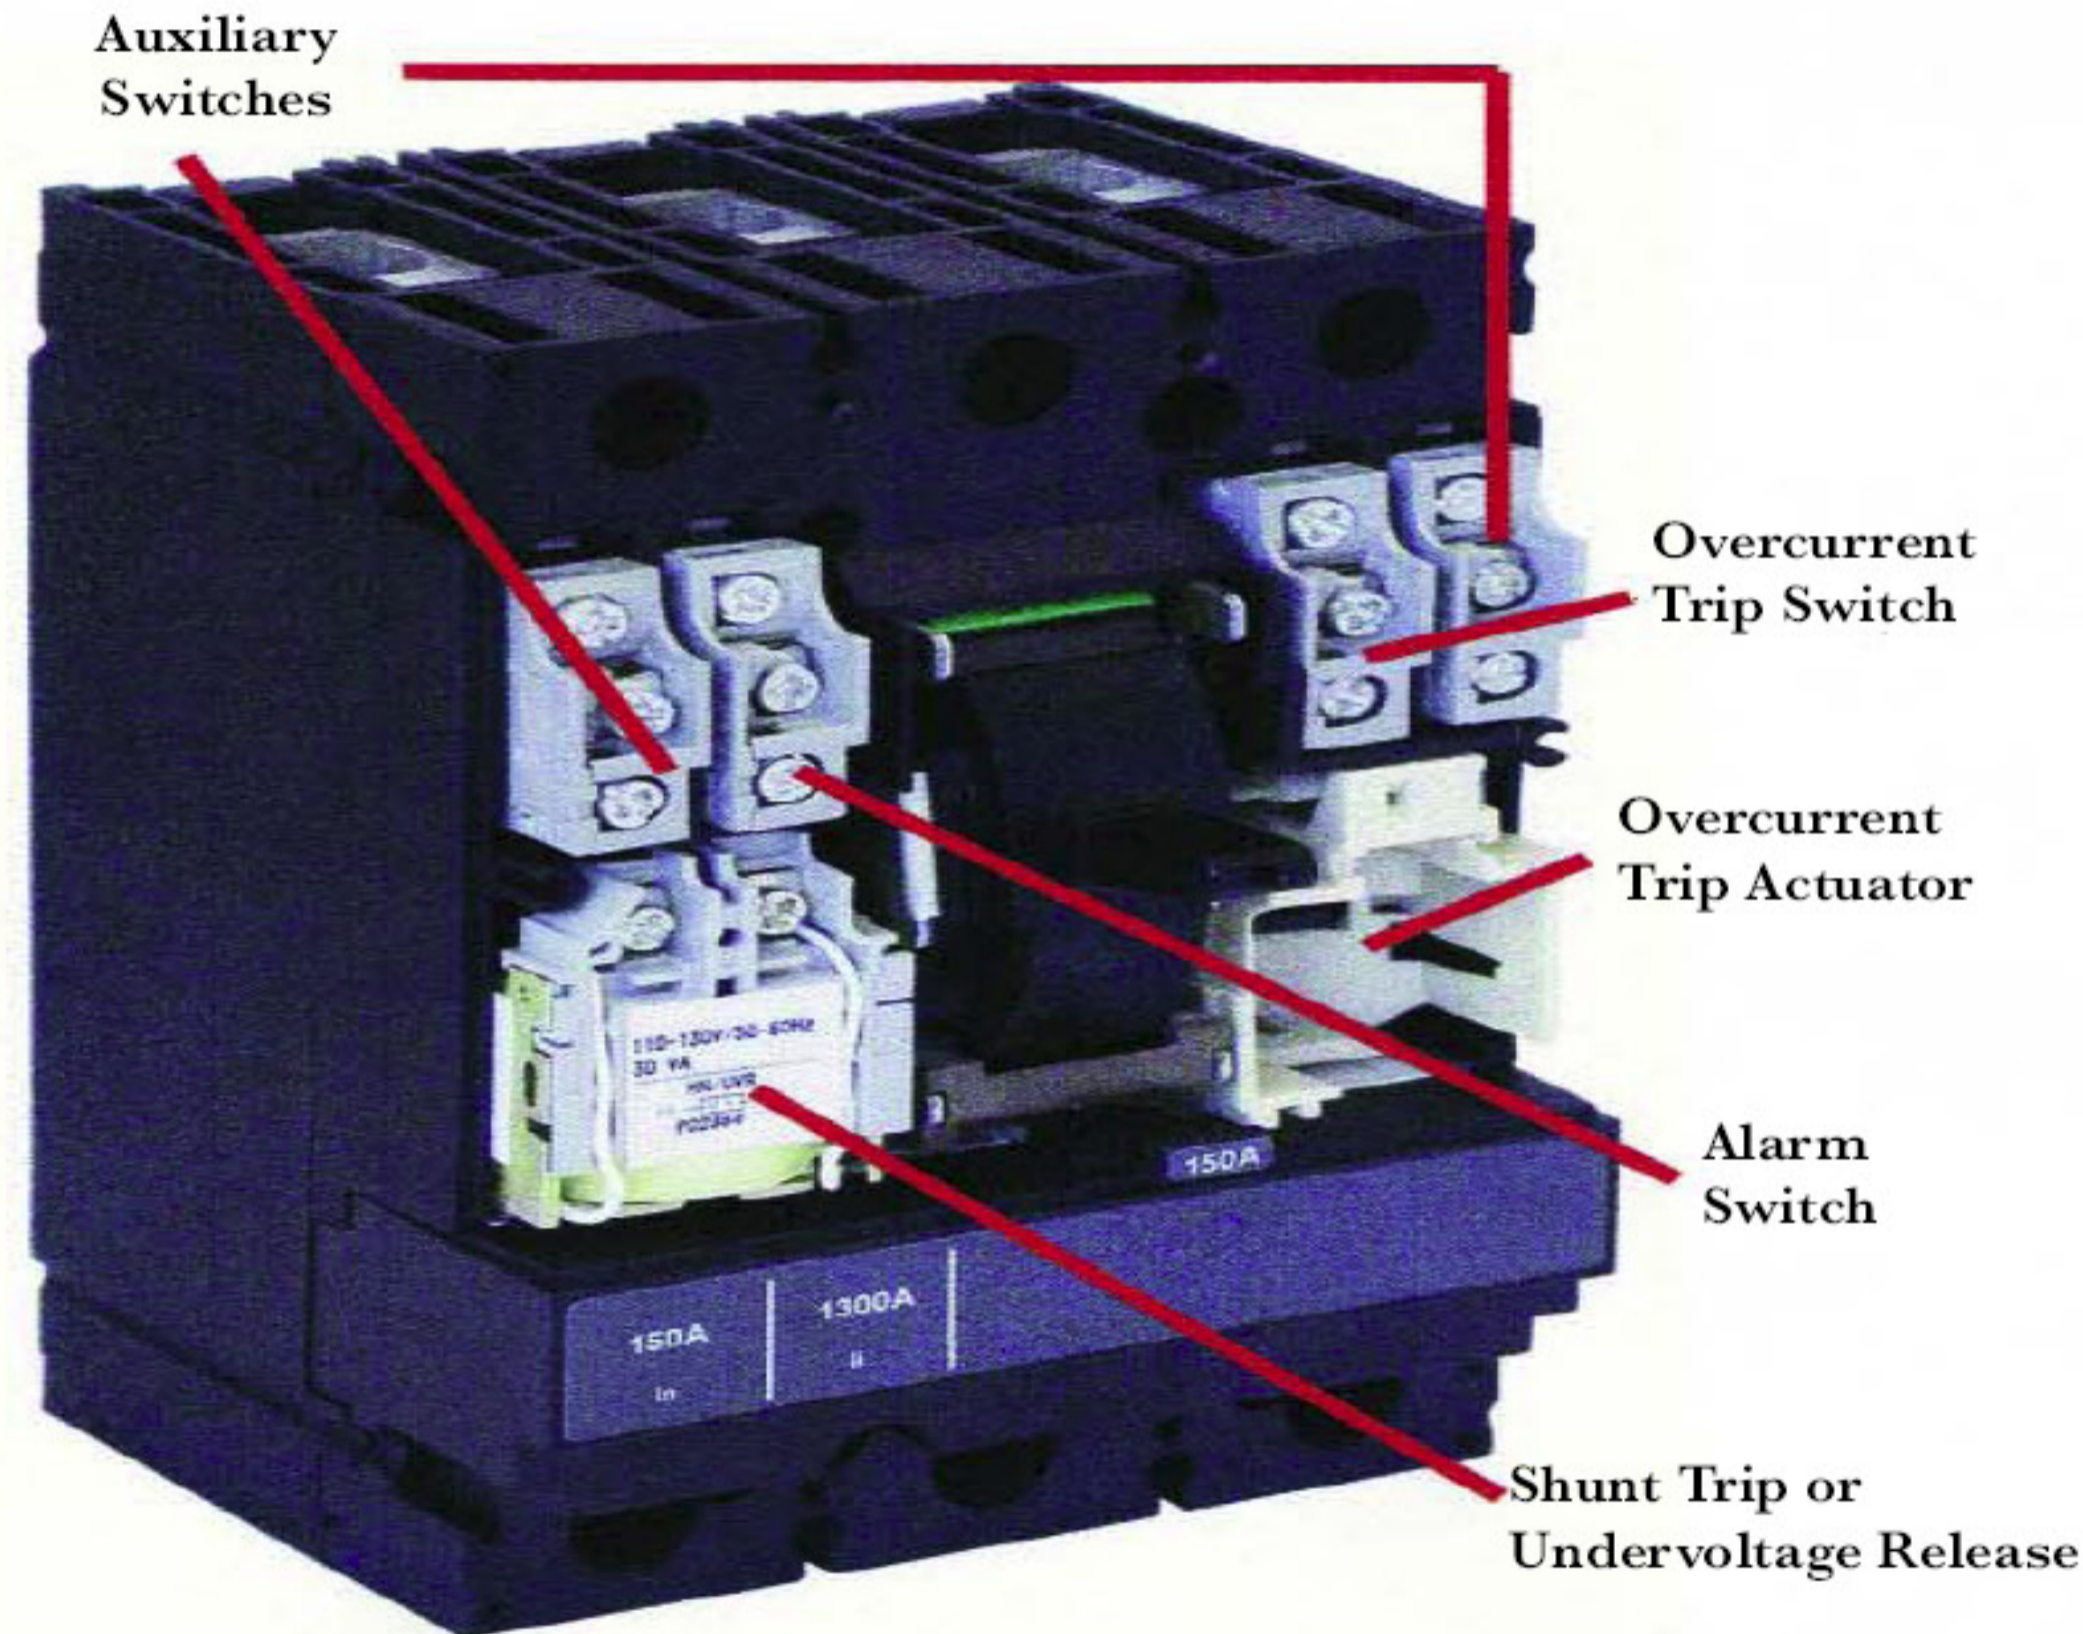

### PowerPact H- and J-Frame Molded Case Circuit Breakers...

- Unmatched flexibility in the field, factory or panel design.
- Both 150A & 250A frames share identical mounting holes, trim dimensions, accessories & handle operators.
- Field-installable accessories are both simple to install and reliable.
- Unique snap-in lugs make converting between bus bar and lug options simple and easy.